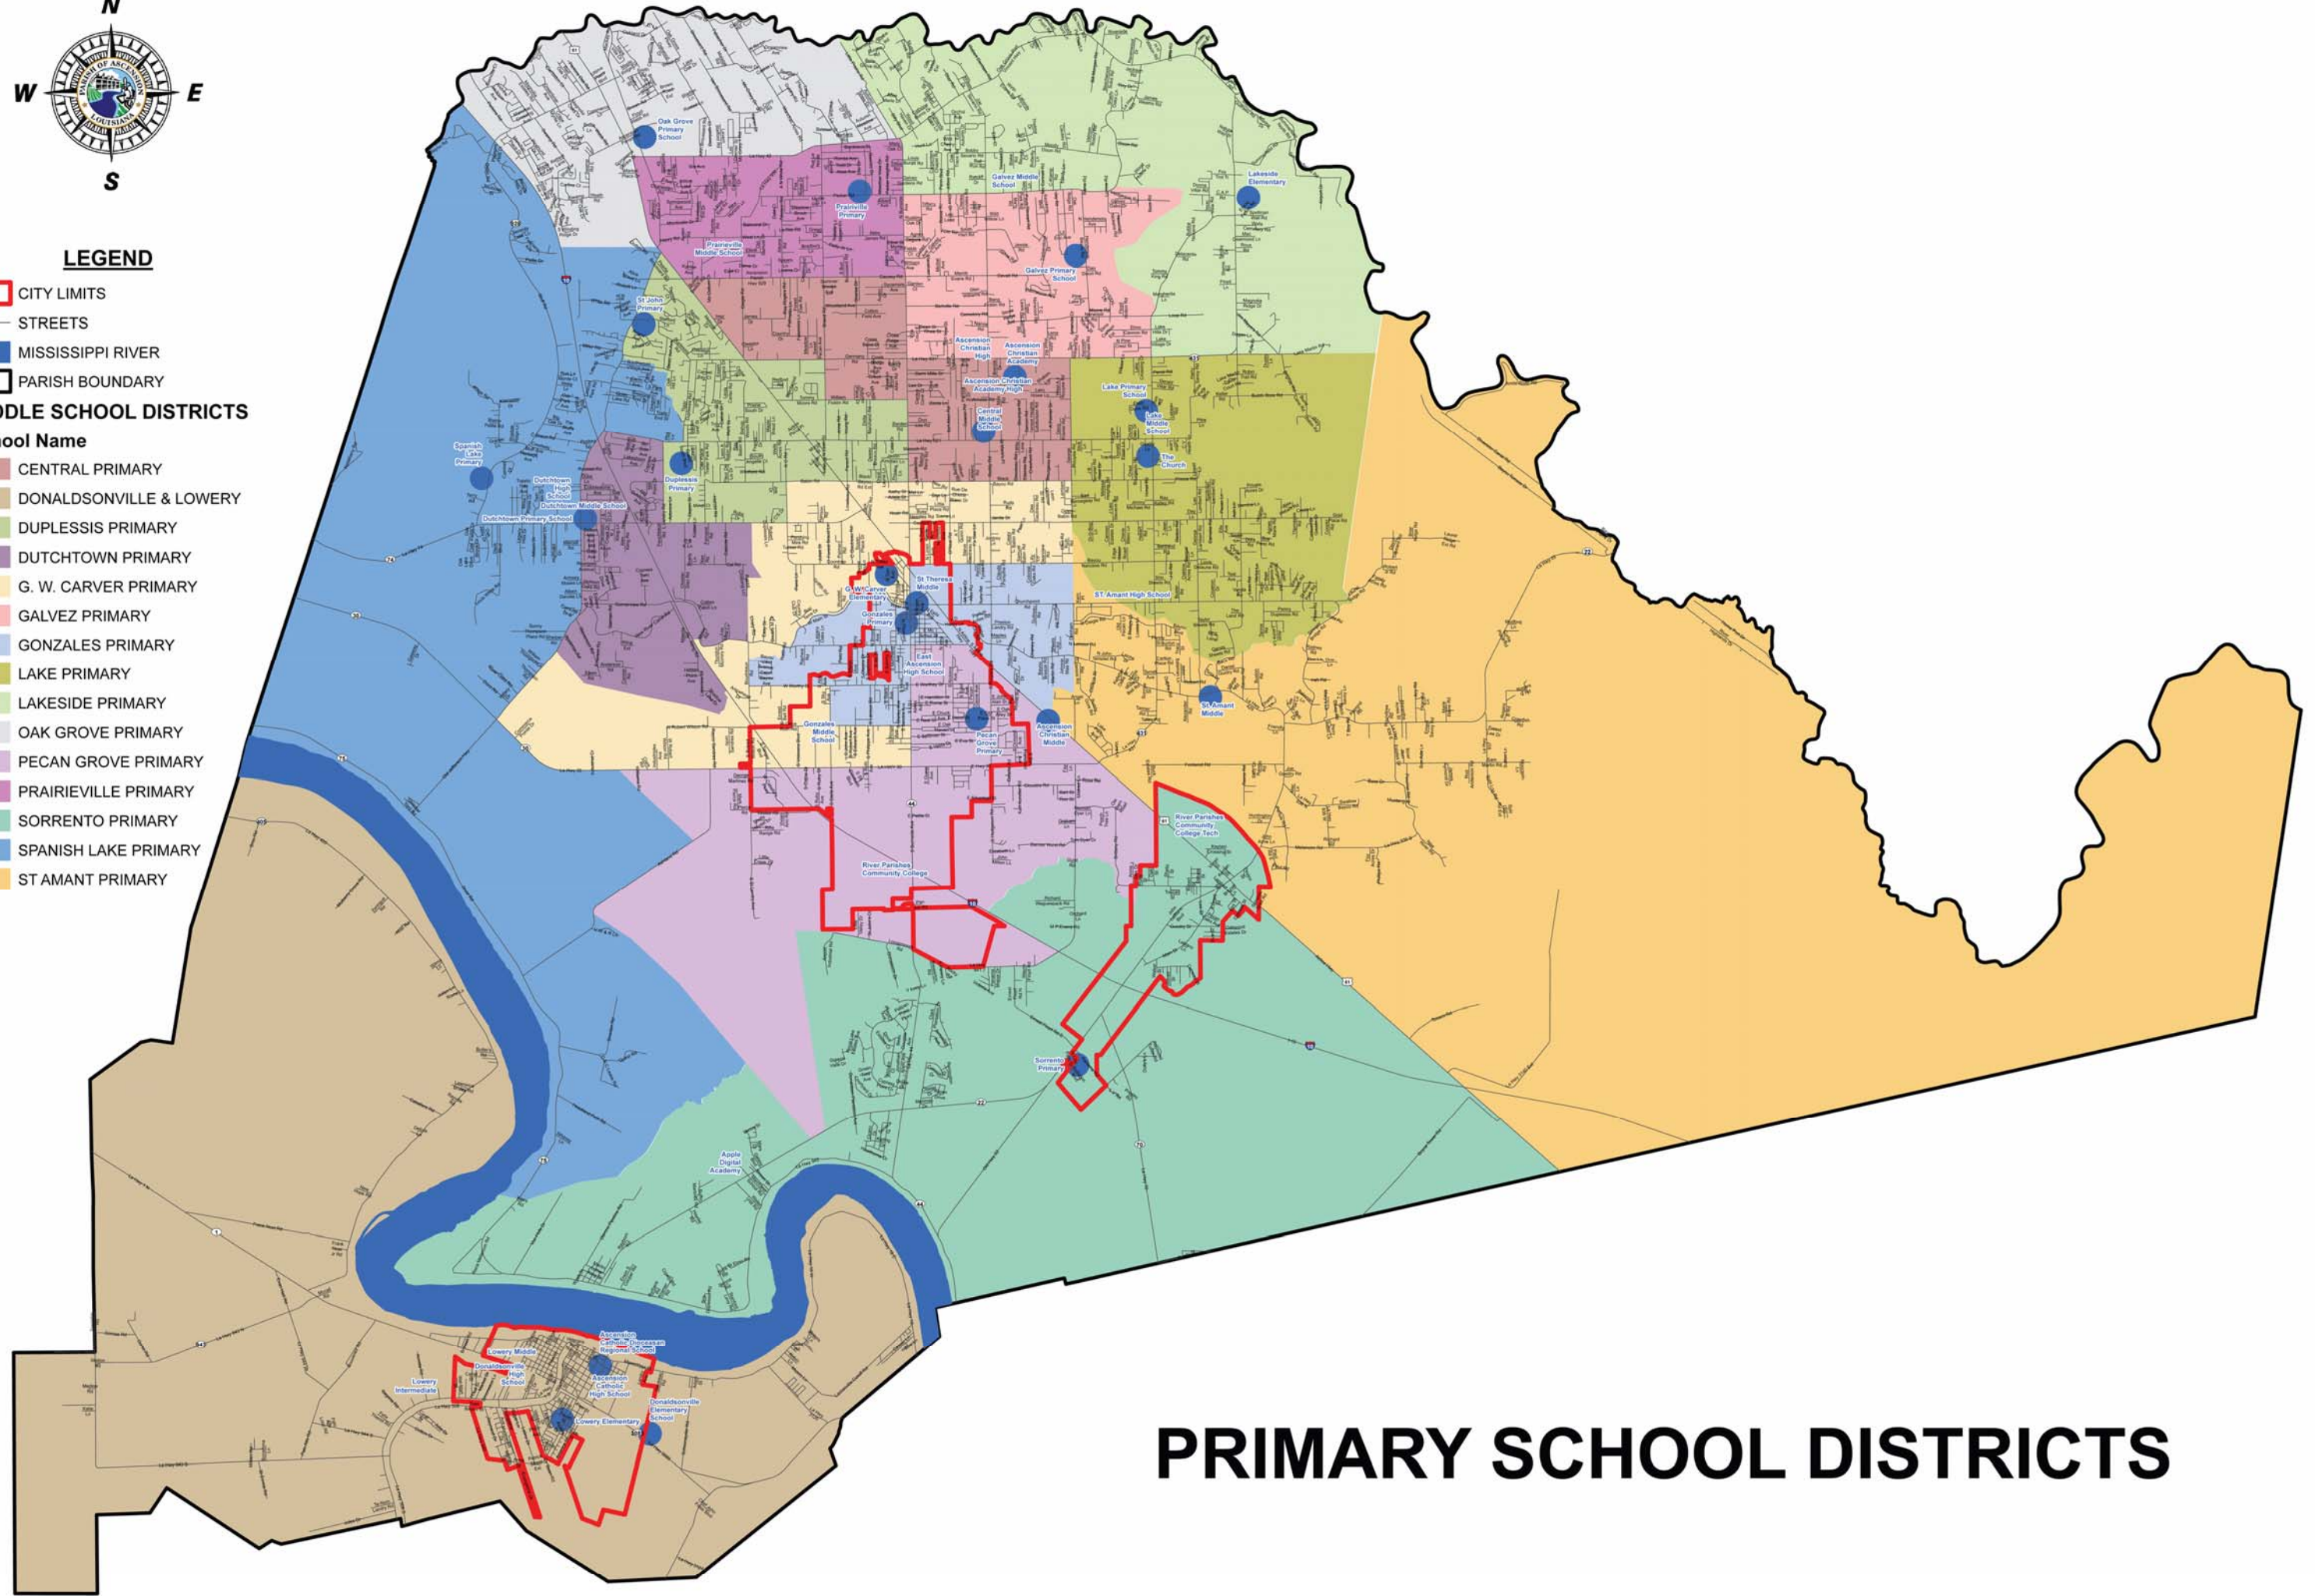

**LEGEND**

- CITY LIMITS
- STREETS
- MISSISSIPPI RIVER
- PARISH BOUNDARY
- MIDDLE SCHOOL DISTRICTS**
- School Name**
- CENTRAL PRIMARY
- DONALDSONVILLE & LOWERY
- DUPLESSIS PRIMARY
- DUTCHTOWN PRIMARY
- G. W. CARVER PRIMARY
- GALVEZ PRIMARY
- GONZALES PRIMARY
- LAKE PRIMARY
- LAKESIDE PRIMARY
- OAK GROVE PRIMARY
- PECAN GROVE PRIMARY
- PRAIRIEVILLE PRIMARY
- SORRENTO PRIMARY
- SPANISH LAKE PRIMARY
- ST AMANT PRIMARY

**PRIMARY SCHOOL DISTRICTS**