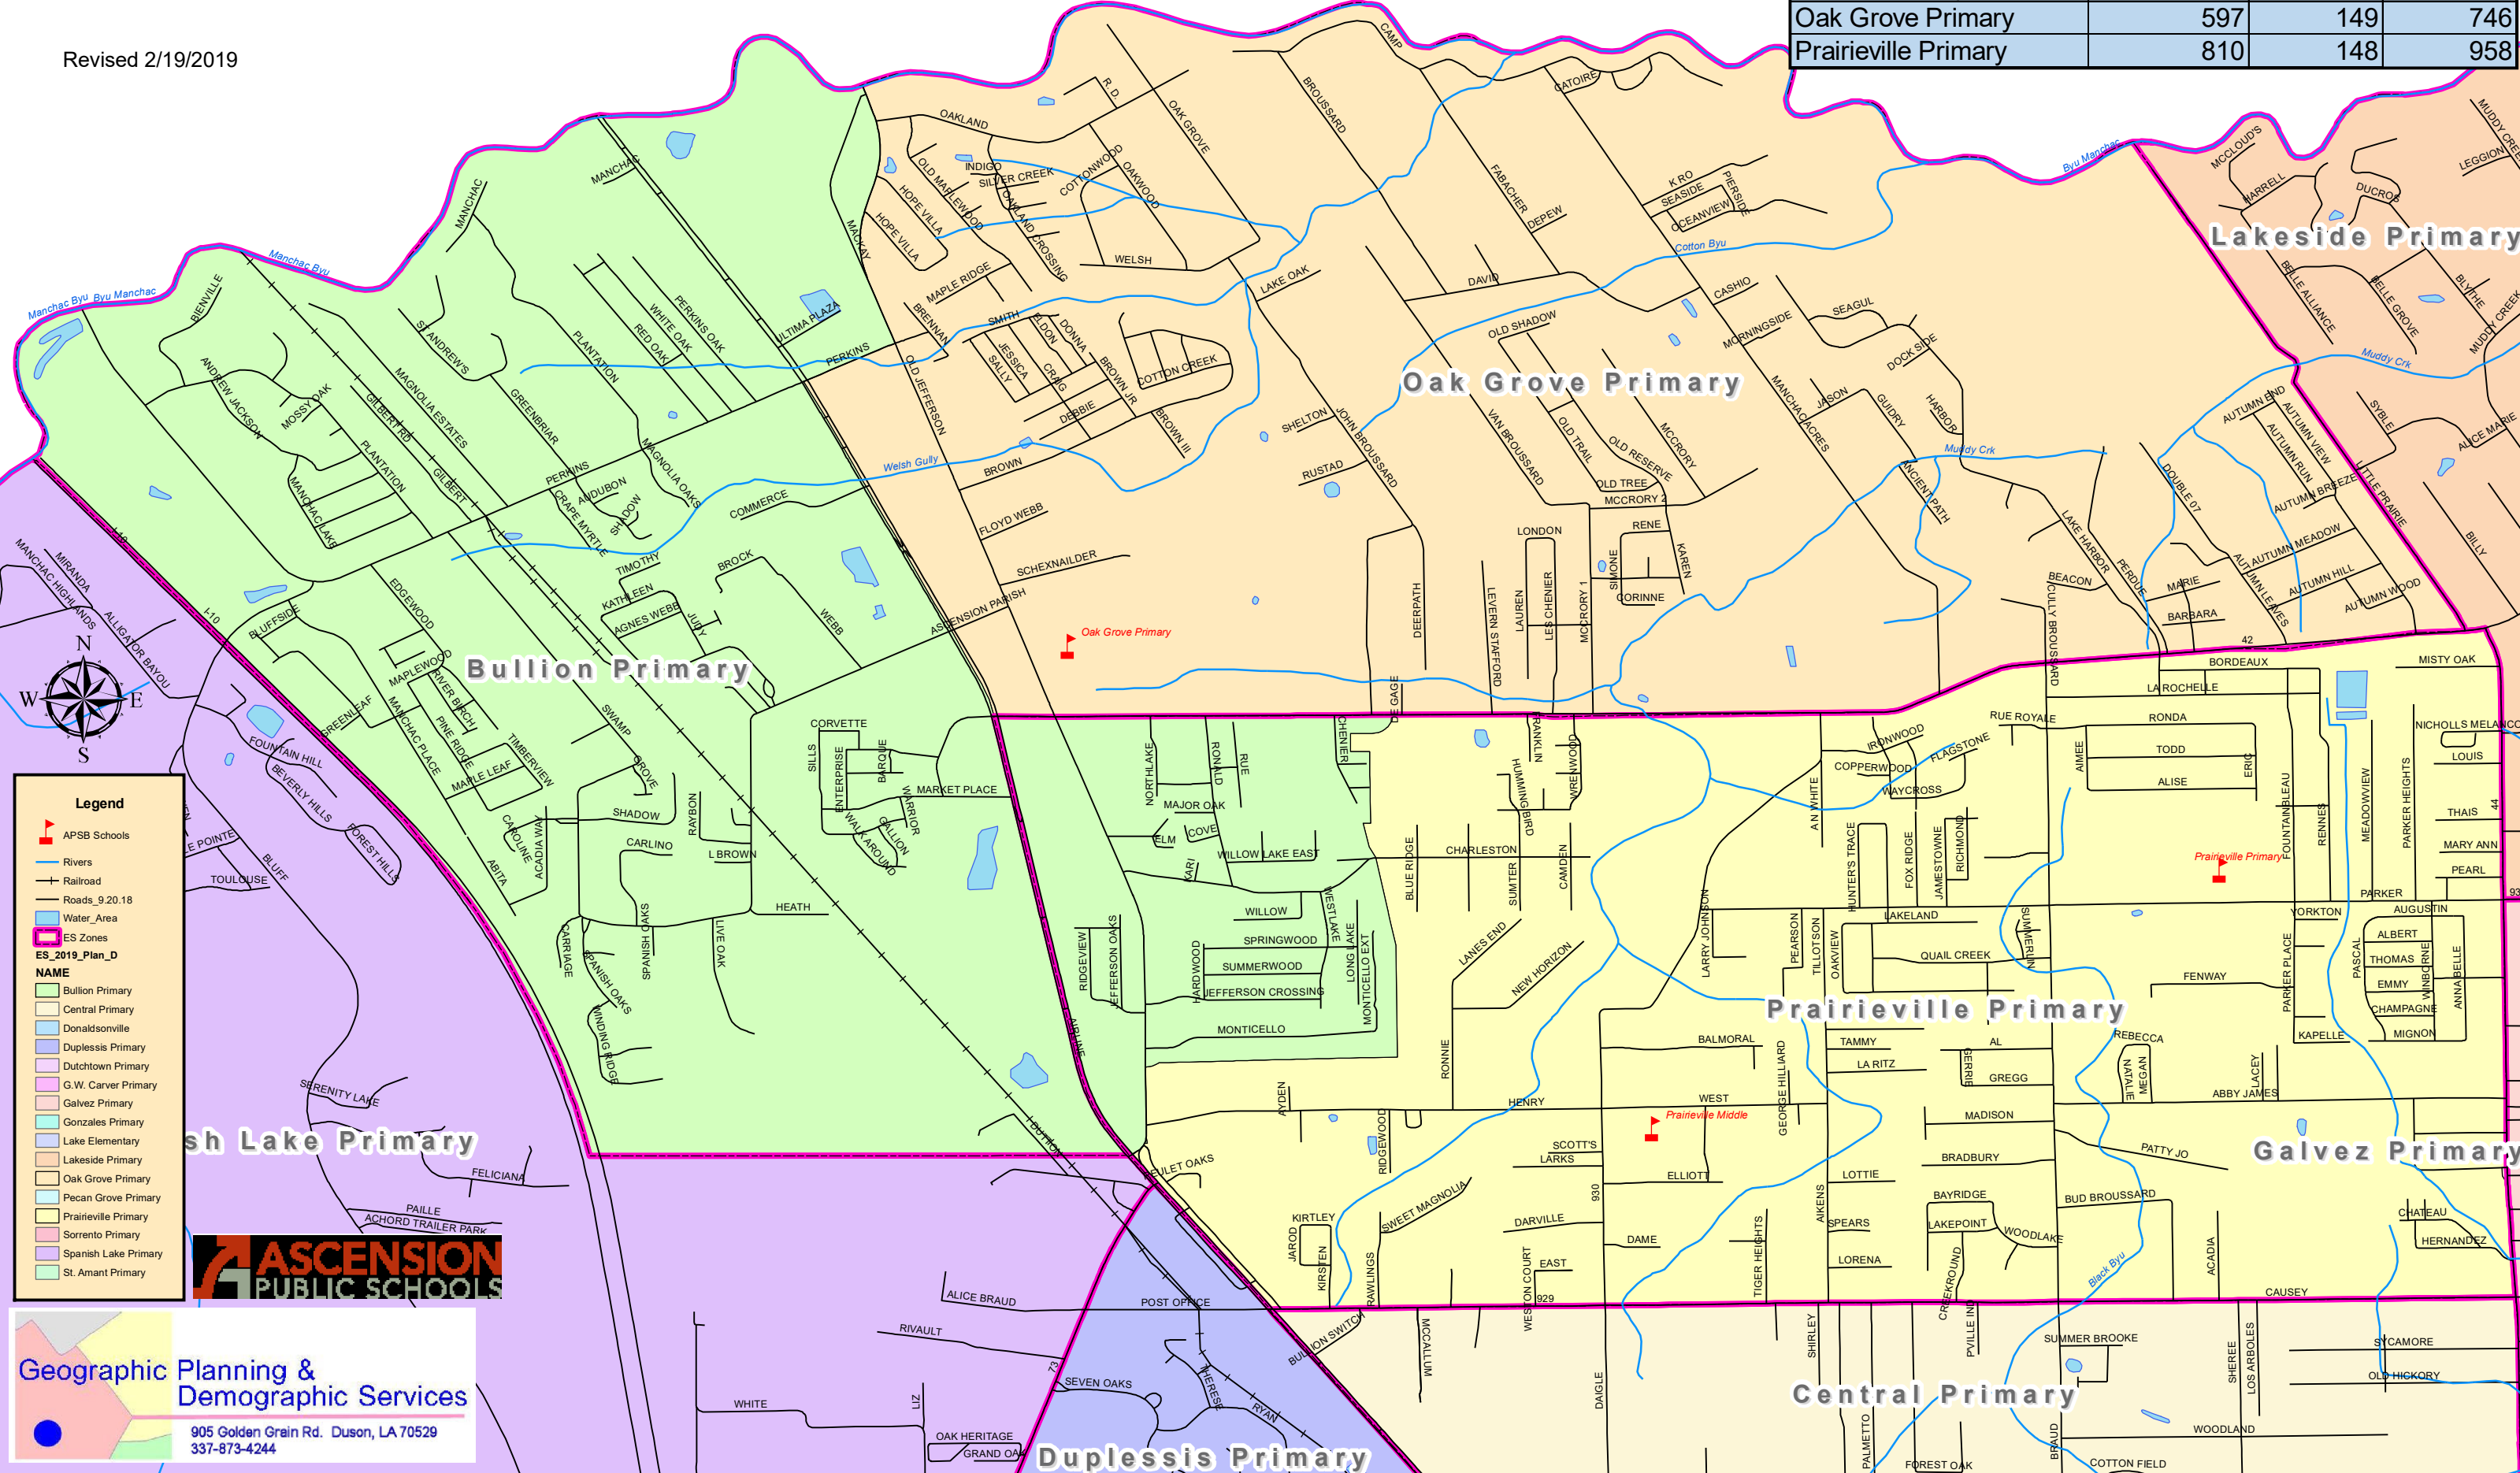

Ascension Parish Schools  
Primary 2019 Plan C revised

Elementary Plan C Revised Demographics			
Name	PS-5	Projected Growth	Potential Students
Bullion Primary	594	51	645
Oak Grove Primary	597	149	746
Prairieville Primary	810	148	958

Revised 2/19/2019

**Legend**

- APSB Schools
- Rivers
- Railroad
- Roads\_9.20.18
- Water\_Area
- ES Zones
- ES\_2019\_Plan\_D
- Bullion Primary
- Central Primary
- Donaldsonville
- Duplessis Primary
- Dutchtown Primary
- G.W. Carver Primary
- Galvez Primary
- Gonzales Primary
- Lake Elementary
- Lakeside Primary
- Oak Grove Primary
- Pecan Grove Primary
- Prairieville Primary
- Sorrento Primary
- Spanish Lake Primary
- St. Amant Primary

**ASCENSION PUBLIC SCHOOLS**

Geographic Planning & Demographic Services

905 Golden Grain Rd. Duson, LA 70529  
337-873-4244